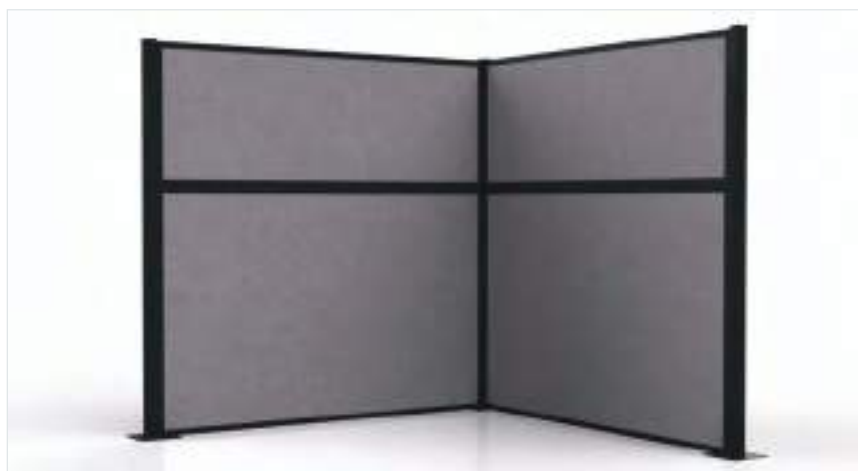

Configuration Type	List Price
Corner	$1,790.00
Single	$2,645.00
Double	$4,355.00

Upholstery Colors

Note: Freight charges may apply.