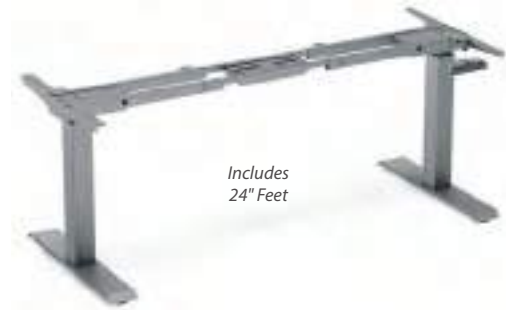

Includes
24" Feet

3-Stage Electric
(Dual Motor, 3-Stage)
w/3-Position Programmable Remote