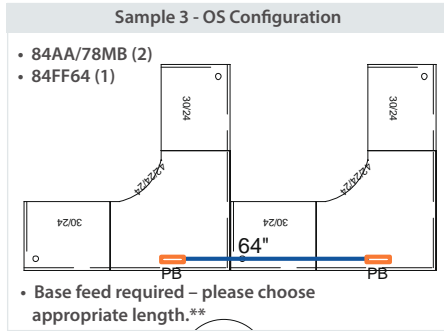

MODULAR ELECTRIC SYSTEMS

How To Order:

1. Determine the configurations that need powered and electrical load requirements.
2. Choose **Base Feed**.**
3. Establish placement of **Power Blocks**.
4. Identify **Receptacles** per power block.
5. To figure harness length, take the center of the item, where the power blocks are to be placed, plus the length of any items the harness needs to pass under. Subtract 7" and use the next larger size harness, unless measurement is exactly the size of a harness.

For Example:

Sample #1- The power blocks are centered in the 42" returns, so half the return size is 21" for each return (21" + 21") plus 30" depth of the peninsula, minus 7".
(21" + 21" + 30" - 7" = 65" harness length)

ADDITIONAL PRODUCTS