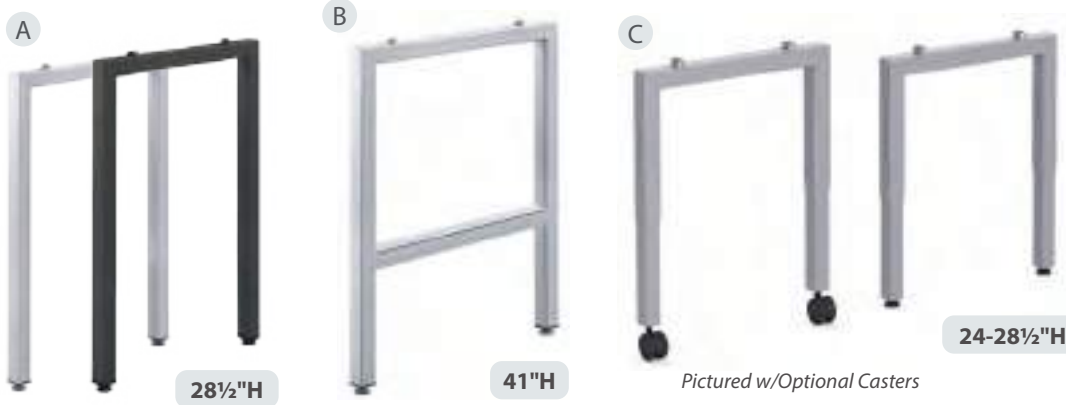

## UNITE STYLE BASES

Unite Legs available in two heights: 28½" & 41"H. Also, available with an adjustable height base - 24-28½"H.