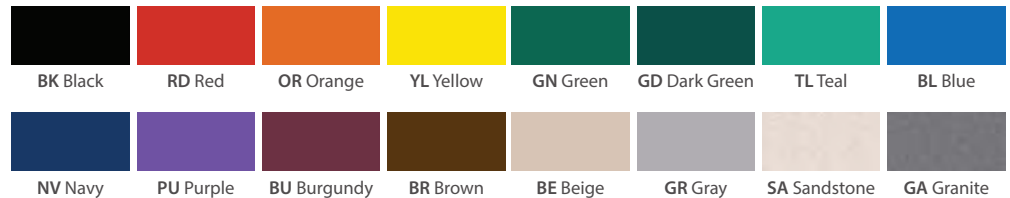

F 46" Round Expanded Metal Table
SOT46ROP
Overall: 81"W x 81"D x 29¼"H
Weight: 255 lbs.

MAKE IT PERSONAL
Customize your trash receptacle with a personal logo or words cut into the steel
Please call us for a quote on customization.

SO = SPECIAL ORDER
Some items in this collection come ready-to-assemble.

SO = SPECIAL ORDER

Please contact us for details, lead times & pricing. ADA options are available.