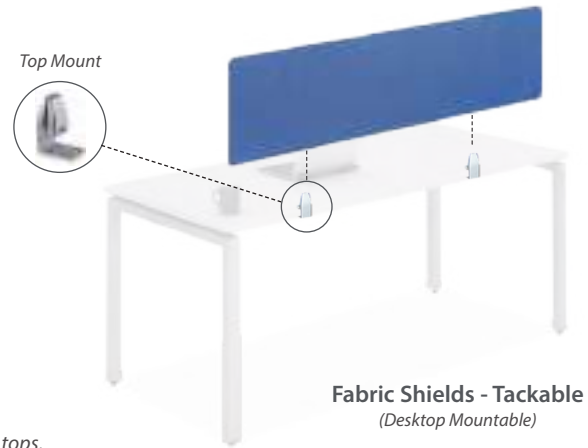

SAFEGUARD BARRIER

SHIELD BRACKETS - FOR FABRIC & ACRYLIC PANELS

Note: Not all acrylic shields can be mounted under desk tops.

FABRIC & ACRYLIC SHIELD BRACKETS

Desk Mount Bracket
(Mounts to Desk Top)
OS401LX (Silver Only)
List: $37.00 ea.

Under Desk Mount Bracket
(Set of 2 - Mounts to 1" Work Surface)
OSTSBU DMSGL
List: $94.00
Note: Requires work surface overhang.

Dual Under Desk Mount Bracket
(Set of 2 - Mounts Between Work Surfaces)
OSTSBU DMDUAL
List: $128.00
Note: Requires work surface overhang.

Note: Fabric & Acrylic Brackets can be shipped by a small package carrier.

TEMPORARY SHIELD BRACKETS

Work Surface Clamp Bracket
(For 1-1½" Thick Tops)
OSCLMB
List: $102.00 ea.

Free-Standing Panel Foot
OSFSPB
List: $89.00 ea.