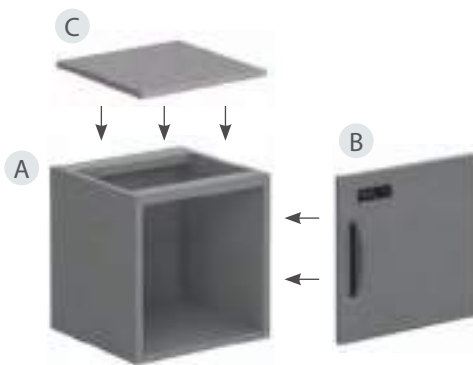

LAMINATE CUBBY

Laminate Cubbies Can Be Used With
or Without Doors & Mini-Legs

OPTIONAL MINI LEGS

Straight Metal Mini Legs
OSTSMRLEG
(BK Matte Black & SI Silver)
List Price: $171.00 (Set of 4)

A Square Open Cabinet
OS231 (No Door, No Top)
14⅝"W x 13¾"D x 15"H
List Price: $187.00

B Cabinet Door Set
OS231LD
14⅝"W x ¾"D x 14¾"H
List Price: $217.00

C Laminate Top
OS231T (Top Only)
14⅝"W x ¾"D x 14¾"H
List Price: $67.00

CR Charcoal

Note: Straight Metal Mini Legs can be shipped by small package carrier. 📦