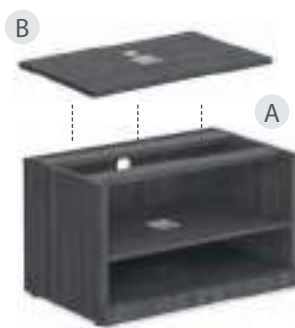

LAMINATE STORAGE

Or