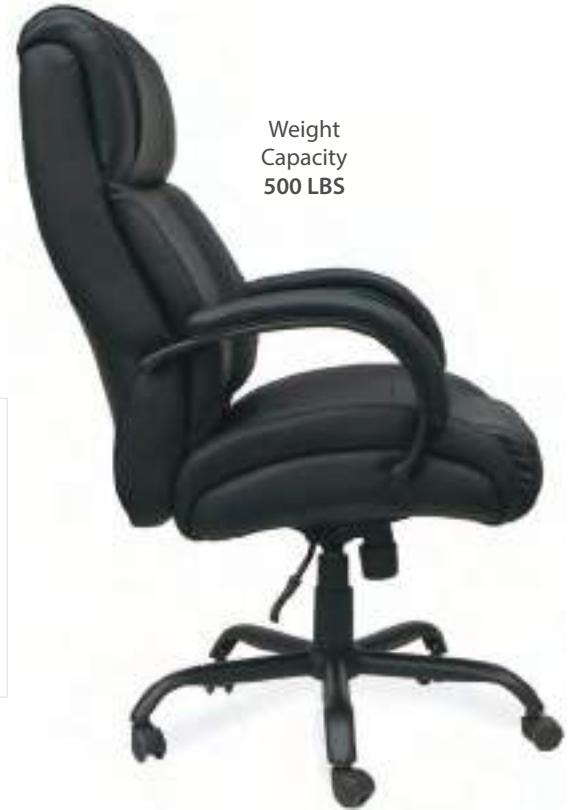

#### CHAIR DESIGN

*Chair features a padded headrest, padded armrests & extra wide, deep seat for comfort*

Weight  
Capacity  
500 LBS