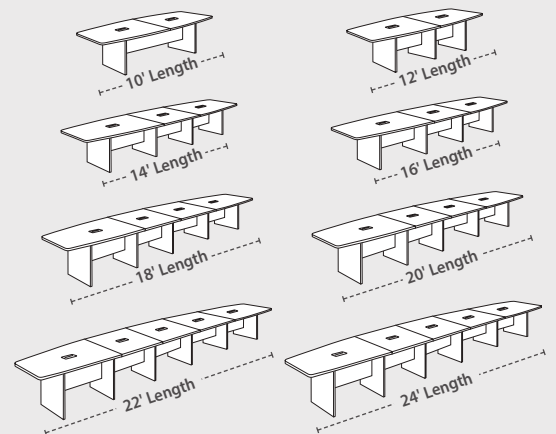

Sample of Table Sizes

Additional Sizes Available - Call For Details

OPTIONAL POWER

Power Insert OSTBPOWER

Cutout: 9½"W x 4½"D
Overall: 10¾"W x 4⅞"D
List: $874.00

Available In **SI Silver** & **BK Black** (See Page 234 for details)

Note: This product can be shipped by a small package carrier. 📦