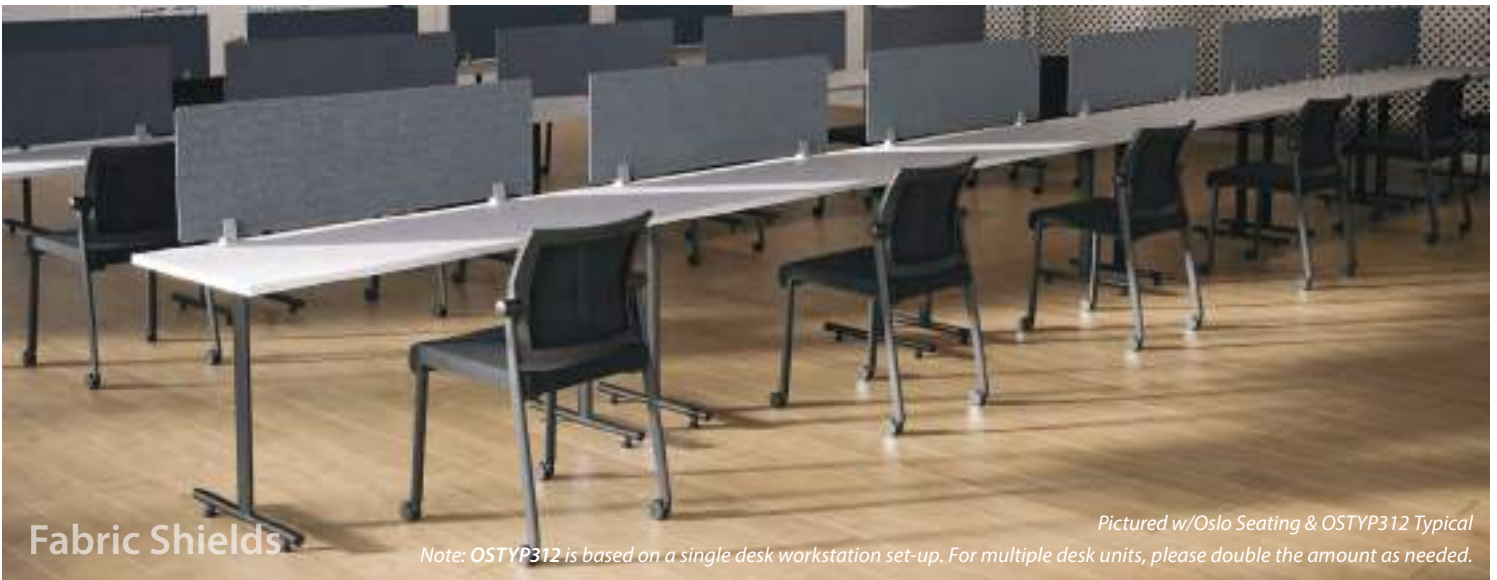

Frosted Acrylic Shields

Fabric Shields

Pictured w/Oslo Seating & OSTYP312 Typical
Note: OSTYP312 is based on a single desk workstation set-up. For multiple desk units, please double the amount as needed.