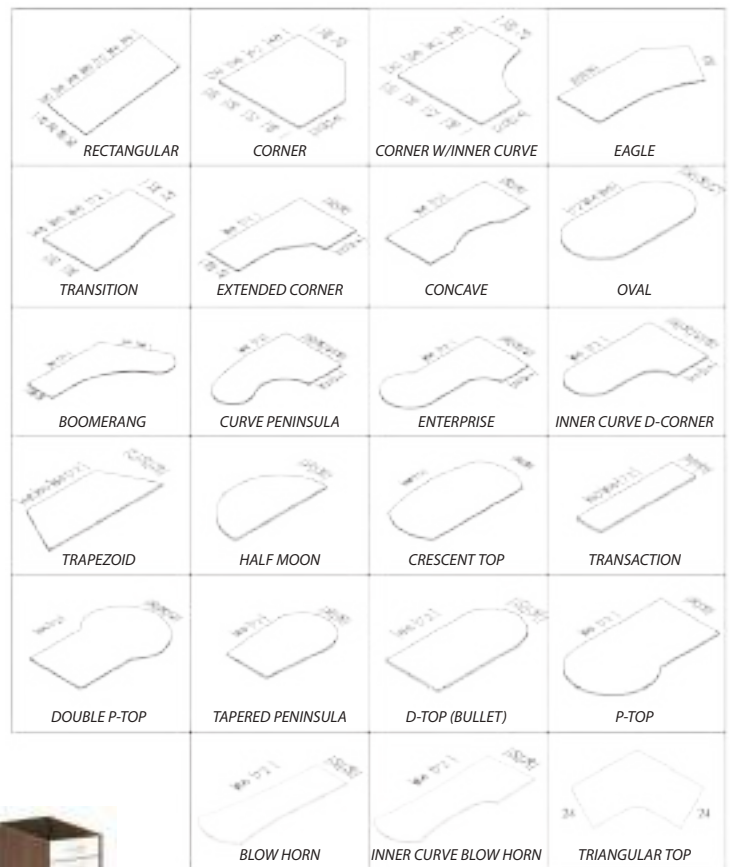

SONYBL546
List: $2,178.00

SONYBL544
List: $2,877.00

SOBL306
List: $1,251.00

SONY3M190
List: $1,020.00

Candex 3MM1 Finishes

All Are Available In All Of Our 34 Colors Including 2-Tone And Edge Treatment At **NO EXTRA CHARGE**

Candex Provides Many Customizable Options - Please Call For Details

SO = SPECIAL ORDER

Please contact us for details & lead times. Pricing subject to change.