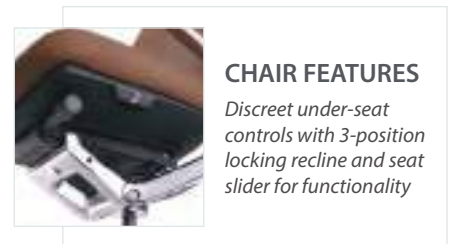

CHAIR FEATURES

Discreet under-seat controls with 3-position locking recline and seat slider for functionality