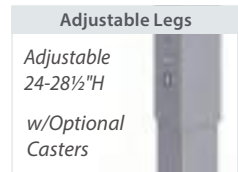

Adjustable Legs
Adjustable
24-28½"H
w/Optional
Casters