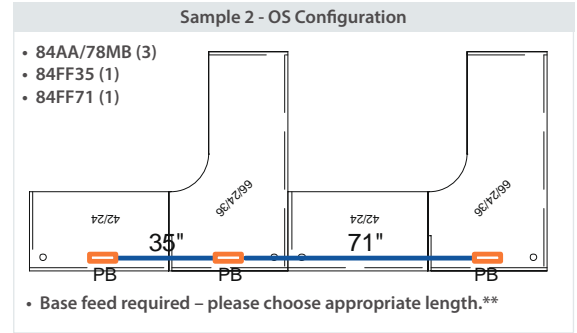

MODULAR ELECTRIC SYSTEMS

How To Order:

1. Determine the configurations that need powered and electrical load requirements.
2. Choose **Base Feed**.**
3. Establish placement of **Power Blocks**.
4. Identify **Receptacles** per power block.
5. To figure harness length, take the center of the item, where the power blocks are to be placed, plus the length of any items the harness needs to pass under. Subtract 7" and use the next larger size harness, unless measurement is exactly the size of a harness.

For Example:

Sample #1- The power blocks are centered in the 42" returns, so half the return size is 21" for each return (21" + 21") plus 30" depth of the peninsula, minus 7".
(21" + 21" + 30" - 7" = 65" harness length)

ADDITIONAL PRODUCTS