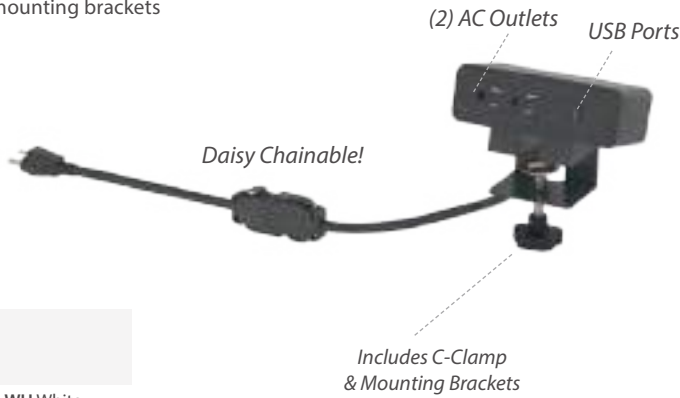

NEW! OS POWER MODULE

FEATURES

- (2) AC outlets
- (1) USB-A & (1) USB-C
- Comes with C-Clamp mounting brackets
- Daisy chainable

Power Module
OSAC4004
5 $\frac{5}{8}$ "W x 2 $\frac{3}{16}$ "D x 3 $\frac{3}{8}$ "H
List: $460.00

Note: OSAC4004 can be shipped by small package carrier. 📦