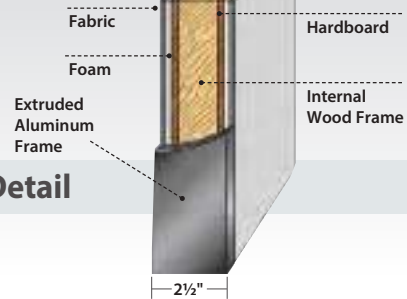

Explore the endless possibilities of configuring your office space through the use of office partitions, office dividers and panel systems. We do not align ourselves with one exclusive panel manufacturer, but distribute the products of several manufacturers, allowing our sales professionals to offer our customers more options at better pricing. View our gallery of office partitions to see how partitions and panels can transform your office into a functional, practical and stylish environment.