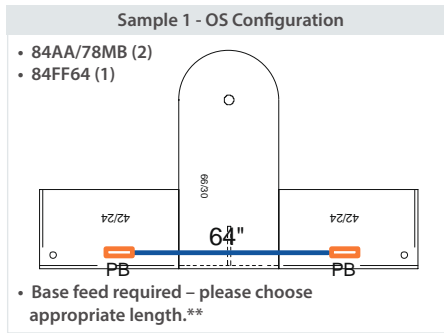

MODULAR ELECTRIC SYSTEMS

How To Order:

1. Determine the configurations that need powered and electrical load requirements.
2. Choose **Base Feed**.**
3. Establish placement of **Power Blocks**.
4. Identify **Receptacles** per power block.
5. To figure harness length, take the center of the item, where the power blocks are to be placed, plus the length of any items the harness needs to pass under. Subtract 7" and use the next larger size harness, unless measurement is exactly the size of a harness.

For Example:

Sample #1- The power blocks are centered in the 42" returns, so half the return size is 21" for each return (21" + 21") plus 30" depth of the peninsula, minus 7".
(21" + 21" + 30" - 7" = 65" harness length)

ADDITIONAL PRODUCTS