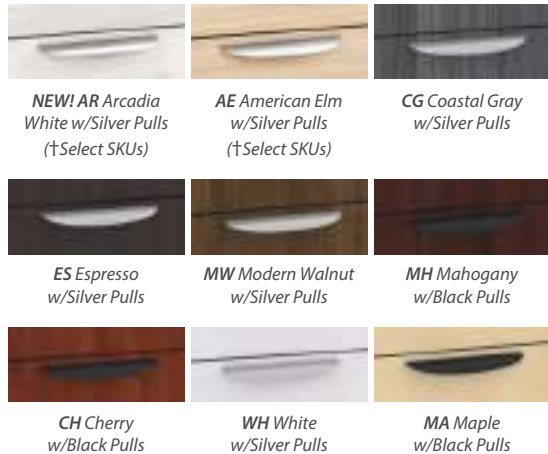

SKU #	QTY	DESCRIPTION	W x D x H
OS101†	1	Desk Shell	71 x 36 x 29½
OS170†	1	Bridge	47 x 24 x 29½
OS143†	1	Credenza Shell	71 x 24 x 29½
OS112†	1	2 Drawer Lateral File	35½ x 22 x 29½
OS144OH†	1	Open Hutch	71 x 15 x 36
OS44LD†	2	Laminate Door (Set of 2)	17 x ¾ x 15¾
OS118	1	Tack Board (Gray Fabric)	68%₁₀ x ½ x 16½

U Shape Typical
OSTYP56†
Total List: $4,367.00
71"W x 107"D x 65½"H
Excludes Seating & Accessories
Pictured w/Oslo Seating

SKU #	QTY	DESCRIPTION	W x D x H
OS101†	1	Desk Shell	71 x 36 x 29½
OS145†	1	Reversible Return	47 x 24 x 29½
OS166†	1	Deluxe Full Pedestal - B/B/F	15½ x 22 x 28½
OS175†	1	Deluxe Full Pedestal - F/F	15½ x 22 x 28½
OS144OH†	1	Open Hutch	71 x 15 x 36
OS44SLIDESGD	2	Sliding Glass Doors	18 x ½ x 15¾
OS44RAIL	1	Rails For Sliding Glass Doors	69 x 1 x 1
OS118	1	Tack Board (Visconti Fabric)	68%₁₀ x ½ x 16½

Standard Pull Options
Customize Your Pull Options - See Page 35

NEW! AR Arcadia White w/Silver Pulls (†Select SKUs)
AE American Elm w/Silver Pulls (†Select SKUs)
CG Coastal Gray w/Silver Pulls
ES Espresso w/Silver Pulls
MW Modern Walnut w/Silver Pulls
MH Mahogany w/Black Pulls
CH Cherry w/Black Pulls
WH White w/Silver Pulls
MA Maple w/Black Pulls