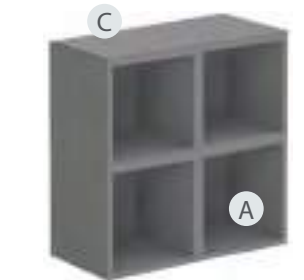

LAMINATE CUBBY

Laminate Cubbies Can Be Used With
or Without Doors & Mini-Legs

OPTIONAL MINI LEGS

Straight Metal Mini Legs
OSTSMRLEG
(BK Matte Black & SI Silver)
List Price: $171.00 (Set of 4)

A Square Open Cabinet
OS231 (No Door, No Top)
14⅝"W x 13¾"D x 15"H
List Price: $187.00

B Cabinet Door Set
OS231LD
14⅝"W x ¾"D x 14¾"H
List Price: $217.00

C Laminate Top
OS231T (Top Only)
14⅝"W x ¾"D x 14¾"H
List Price: $67.00

CR Charcoal

Note: Straight Metal Mini Legs can be shipped by small package carrier. 📦