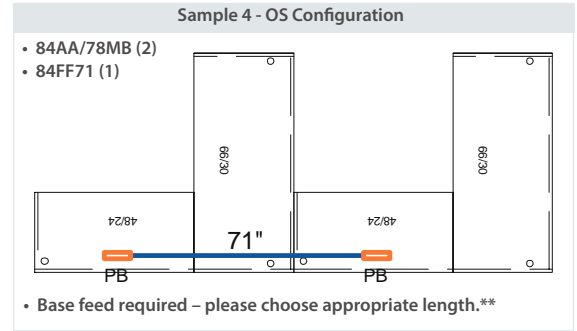

MODULAR ELECTRIC SYSTEMS

How To Order:

1. Determine the configurations that need powered and electrical load requirements.
2. Choose **Base Feed**.**
3. Establish placement of **Power Blocks**.
4. Identify **Receptacles** per power block.
5. To figure harness length, take the center of the item, where the power blocks are to be placed, plus the length of any items the harness needs to pass under. Subtract 7" and use the next larger size harness, unless measurement is exactly the size of a harness.

For Example:

Sample #1- The power blocks are centered in the 42" returns, so half the return size is 21" for each return (21" + 21") plus 30" depth of the peninsula, minus 7".
(21" + 21" + 30" - 7" = 65" harness length)

ADDITIONAL PRODUCTS