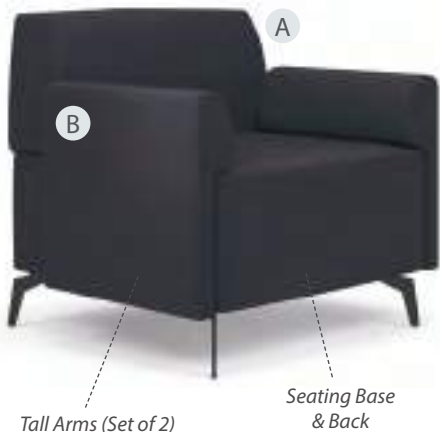

NEW! SAXON Modular Lounge Seating

Pictured w/NEW! Declan Tables

A Seating Base & Back

OSRL3013F (Fabric)
OSRL3013P (PU Leather)
Overall: 30 $\frac{1}{4}$ "W x 29 $\frac{7}{8}$ "D x 30 $\frac{1}{16}$ "H
Seat: 29 $\frac{3}{4}$ "W x 22 $\frac{1}{16}$ "D x 18 $\frac{1}{4}$ "H
List: $900.00

C Short Left Arm

OSRL3015LF (Fabric)
OSRL3015LP (PU Leather)
Overall: 11"W x 30 $\frac{1}{4}$ "D x 3"H
List: $170.00

E Ottoman

OSRL3016F (Fabric)
OSRL3016P (PU Leather)
Overall: 30 $\frac{5}{16}$ "W x 30 $\frac{5}{16}$ "D x 18 $\frac{1}{4}$ "H
List: $750.00

B Tall Arms (Set of 2)

OSRL3014F (Fabric)
OSRL3014P (PU Leather)
Overall: 18 $\frac{3}{16}$ "W x 22"D x 5 $\frac{5}{8}$ "H
List: $320.00 ctn.
Note: Priced & sold as a set of (2).

D Short Right Arm

OSRL3015RF (Fabric)
OSRL3015RP (PU Leather)
Overall: 11"W x 30 $\frac{1}{4}$ "D x 3"H
List: $170.00

F Connector Table

OSRL3017
Overall: 19 $\frac{3}{4}$ "W x 29 $\frac{3}{16}$ "D x 10 $\frac{1}{4}$ "H
List: $500.00

**Versatile Modular Pieces
Create Endless Configurations**

Chair Using Set of Tall Arms

Pictured w/Black PU Leather

Chair Using Short Arms

Pictured w/Iron Fabric

Power Unit (110v, USB-C & USB)