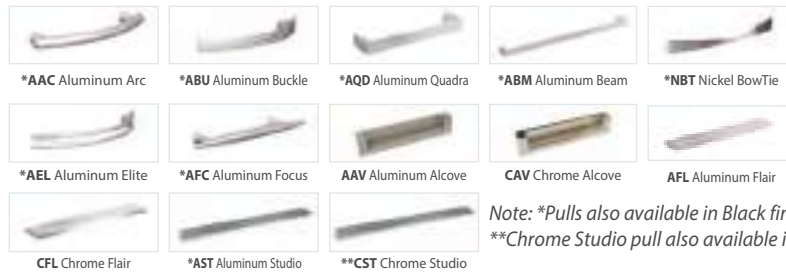

**CANVAS & GESSO EDGE OPTIONS**

Choose from 4 Edge options.

**CANVAS & GESSO PULL OPTIONS**

Choose from 13 Pull options.

Note: \*Pulls also available in Black finish.  
\*\*Chrome Studio pull also available in Gold finish.